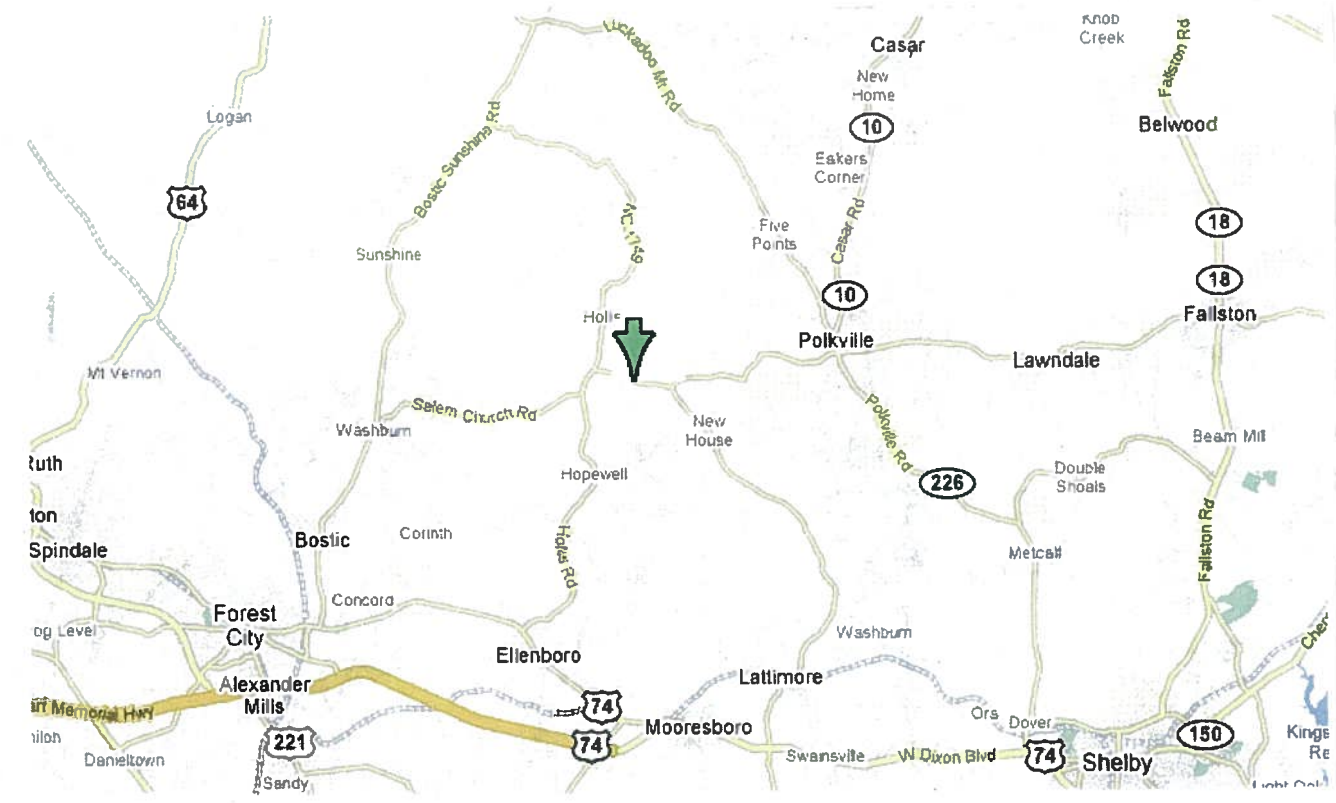

**~ DEVELOPER'S  
CLOSEOUT ~**

**MOORE MOUNTAIN FARMS  
RUTHERFORDTON COUNTY**

**~ DEVELOPER'S  
CLOSEOUT ~**

**MOORE MOUNTAIN FARMS  
RUTHERFORDTON COUNTY**

- . Private mini-farms*
- . 5.19 to 7.33 acres tracts*
- . Close and long range mountain views*
- . Excellent building sites*
- . Privacy ~ Privacy ~ Privacy*